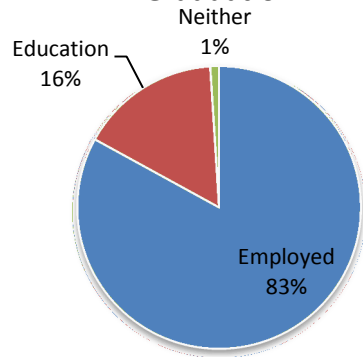

GALLAUDET UNIVERSITY

2010-2011 Graduate-Level Graduates One Year after Graduation

(2012-2013 Annual Survey of Recent Graduates)

Graduate Alumni One Year After Graduation

EMPLOYERS

Access Interpreting
Allegiance Health
Arizona State Schools for the Deaf and the Blind
California School for the Deaf
Catholic Charities
Church of Jesus Christ of Latter Day Saints
Columbia Gorge Hearing Care
Community Services for Autistic Adults and Children
Dartmouth Hitchcock Medical Center
Delaware School for the Deaf
Department of Student Life
District of Columbia Public Schools
Edmonds School District
Fairfax County Public Schools
First Home Care, Inc.
Florida State College
Gallaudet University
Handicap International
Jackson Memorial Hospital
Kennedy Krieger Institute
Kent State University
Laurent Clerc National Deaf Education Center
Maryland School for the Deaf
Montgomery College
Montgomery County Public Schools
New Mexico School for the Deaf
New York School for the Deaf
Pacific Hearing Service
Private practice
Purple Communications
Rady Children's Hospital
Self employed
State of Wisconsin Department of Public Instruction
Texas School for the Deaf

EMPLOYERS (continued)

Texas Woman's University
The Community College of Baltimore County
The Learning Center for the Deaf
The River School
The University of Iowa
U.S. Agency for International Development
United Nations
University of North Carolina at Greensboro
University of Southern California
Utah Valley University
Veteran Affairs Medical Center
Virginia School for the Deaf and the Blind
Waubensee College