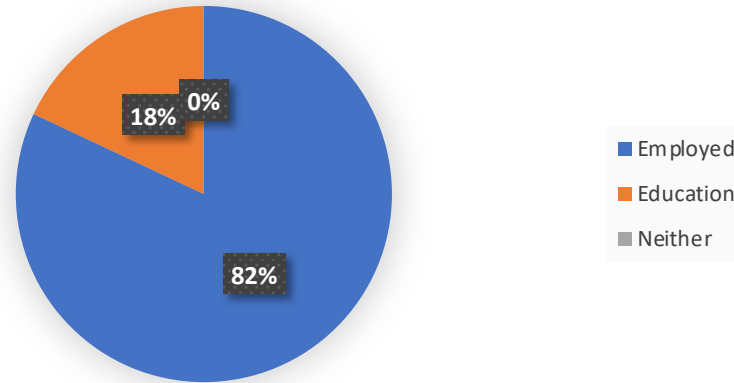

Class of 2014
(December 2013– August 2014 Alumni)

Graduate Alumni One Year After Graduation

EDUCATIONAL SITES

- Gallaudet University
- Michigan State University
- Ohio University
- Pardes Center for Jewish Educators
- Towson University
- Walden University

Outcomes by Department*

	Employed	Education	Neither
ASL & Deaf Studies (n=29)	90%	10%	0%
Counseling (n=9)	100%	0%	0%
Education (n=6)	100%	0%	0%
Government & Public Administration (n=10)	90%	10%	0%
Hearing, Speech & Language Sciences (n=27)	78%	22%	0%
Interdisciplinary (n=11)	82%	18%	0%
Interpretation (n=17)	82%	18%	0%
Linguistics (n=8)	88%	13%	0%
Psychology (n=16)	56%	44%	0%
Social Work (n=7)	86%	14%	0%
TOTAL (n=187)**			